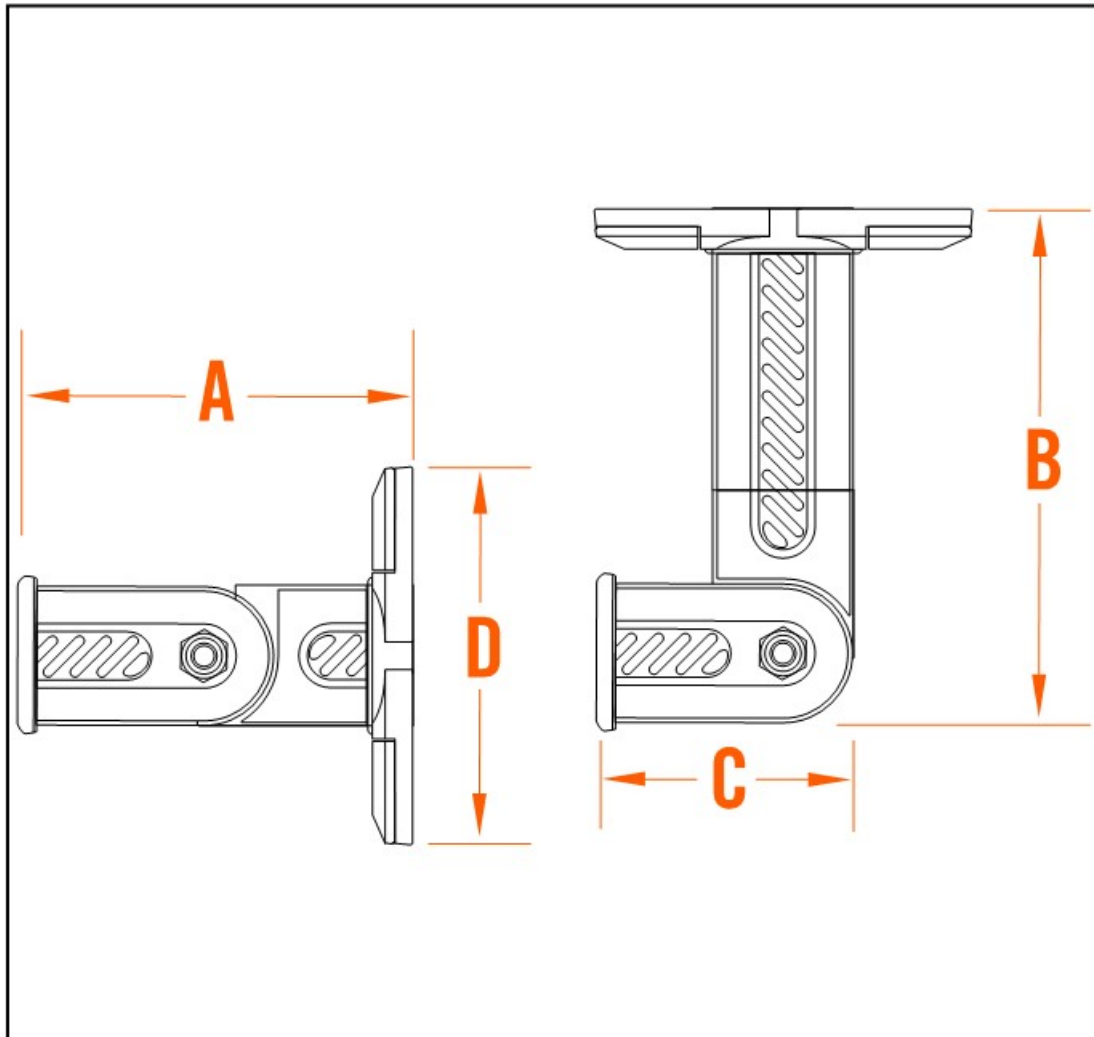

RSF Europe SA
43A, rue Principale
L-8376 KAHLER G-D Luxembourg
E-Mail : tech.support@rsf-europe.com

RSF
45 Av, Marcel Dassault
31500 TOULOUSE France
www.rsf-europe.com

Technologie HSS

Attache de fixation AB2

SPECIFICATION TECHNIQUES

A = 9,2 cm

B = 6,7 cm

C = 6,0 cm

D = 9,2 cm